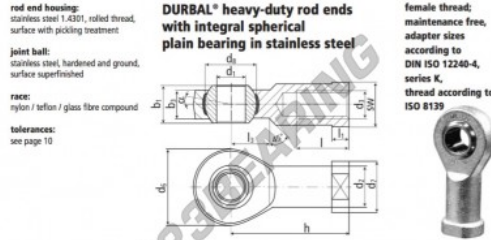

SI Rod end BEF16SO-61-502-DURBAL - BEF16SO-61-502-DURBAL

<https://www.123bearing.co.uk/bearing-housing/rod-end/si/bef16so-61-502-durbal>

BEF16SO-61-502

order number		measurements [mm]										
type	right hand thread	left hand thread	d ₁	d ₂	d ₃	d ₆	d ₇	d ₈	b ₁	b ₃		
BEF 1650 -61		-502	16	22,0	M 16 x 1,5	42	27	28,52	21	15,0		
type		measurements [mm]							weight		basic load rating	
h	l	l ₁	l ₃	SW	α ₁ [°]	α ₂ [°]	β [°]	C [N]	C ₀ [N]			
BEF 1650	64	28	8,0	22	22	15,5	8,5	0,233	13760	39700		

PRODUCT FEATURES

Brand	DURBAL
N° Ean13	3663952509532
Inside diameter	16 mm
Outside diameter	42 mm
Thickness	21 mm
Type	SI
Weight	233 g
Thread	Left-hand thread
Lubrication	without
Packaging	1

contact@123bearing.co.uk