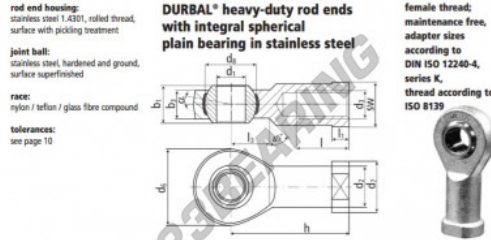

## SI Rod end BEF14-60-502-DURBAL - BEF14-60-502-DURBAL

<https://www.123bearing.co.uk/bearing-housing/rod-end/si/bef14-60-502-durbal>

### BEF14-60-502

order number		measurements [mm]											
type	right hand thread	left hand thread	d <sub>1</sub>	d <sub>2</sub>	d <sub>3</sub>	d <sub>6</sub>	d <sub>7</sub>	d <sub>8</sub>	b <sub>1</sub>	b <sub>3</sub>			
BEF 14	-60	-502	14	20,0	M 14	36	25	25,35	19	13,5			
type		measurements [mm]								weight		basic load rating	
h	l	l <sub>1</sub>	l <sub>3</sub>	SW	α <sub>1</sub> [°]	α <sub>2</sub> [°]	β [°]	C	C <sub>0</sub>	dyn.	stat.		
BEF 14	57	25	8,0	20	22	16,0	9,5	0,155	9480	27600			

## PRODUCT FEATURES

Brand	DURBAL
N° Ean13	3663952509495
Inside diameter	14 mm
Outside diameter	36 mm
Thickness	19 mm
Type	SI
Weight	155 g
Thread	Left-hand thread
Lubrication	without
Packaging	1

[contact@123bearing.co.uk](mailto:contact@123bearing.co.uk)