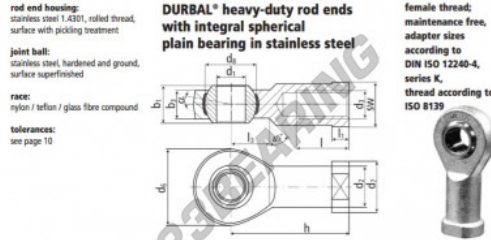

SI Rod end BEF14-60-502-DURBAL - BEF14-60-502-DURBAL

<https://www.123bearing.co.uk/bearing-housing/rod-end/si/bef14-60-502-durbal>

BEF14-60-502

order number		measurements [mm]									
type	right hand thread	left hand thread	d ₁	d ₂	d ₃	d ₆	d ₇	d ₈	b ₁	b ₃	
BEF 14	-60	-502	14	20,0	M 14	36	25	25,35	19	13,5	
type		measurements [mm]							weight	basic load rating	
h	l	l ₁	l ₃	SW	α ₁ [°]	α ₂ [°]	β [°]		C	C ₀	
BEF 14	57	25	8,0	20	22	16,0	9,5	0,155	9480	27600	

PRODUCT FEATURES

Brand	DURBAL
N° Ean13	3663952509495
Inside diameter	14 mm
Outside diameter	36 mm
Thickness	19 mm
Type	SI
Weight	155 g
Thread	Left-hand thread
Lubrication	without
Packaging	1

contact@123bearing.co.uk