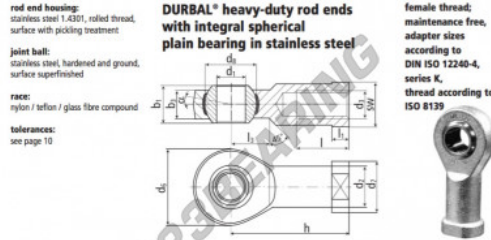

SI Rod end BEF10-60-502-DURBAL - BEF10-60-502-DURBAL

<https://www.123bearing.co.uk/bearing-housing/rod-end/si/bef10-60-502-durbal>

BEF10-60-502

order number		measurements [mm]											
type	right hand thread	left hand thread	d ₁	d ₂	d ₃	d ₆	d ₇	d ₈	b ₁	b ₃			
BEF 10	-60	-502	10	15,0	M 10	28	19	19,00	14	10,5			
type		measurements [mm]								weight		basic load rating	
h	l	l ₁	l ₃	SW	α ₁ [°]	α ₂ [°]	β [°]	C	C ₀	dyn.	stat.		
BEF 10	43	20	6,5	15	17	13,5	8,0	0,074	6400	18300			

PRODUCT FEATURES

Brand	DURBAL
N° Ean13	3663952509419
Inside diameter	10 mm
Outside diameter	28 mm
Thickness	14 mm
Type	SI
Weight	74 g
Thread	Left-hand thread
Lubrication	without
Packaging	1

contact@123bearing.co.uk