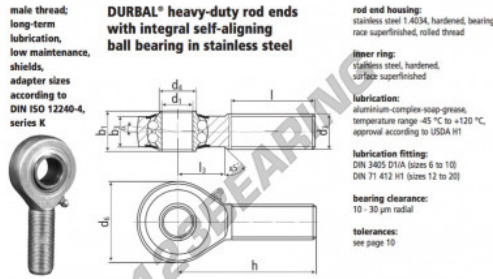

SA Rod end BRM10-60-502-DURBAL - BRM10-60-502-DURBAL

<https://www.123bearing.co.uk/bearing-housing/rod-end/sa/brm10-60-502-durbal>

BRM10-60-502

order number		measurements [mm]							
type	left-hand thread	d ₁	d ₂						
BRM 10 -60	-502	10	M 10						
		d ₄	d ₅						
		12,0	28						
		b ₁	b ₂						
		14	10,5						
		48							
measurements [mm]		weight		calculation factors		rotational speed limit		basic load rating	
type	l	l ₂	α [°]	W [kg]	Y	Y _c	lim [min ⁻¹]	d _{yn} [N]	stat. C ₀ [N]
BRM 10	29	15	8,0	0,060	1,90	1,81	1225	3100	1000

PRODUCT FEATURES

Brand	DURBAL
N° Ean13	3663952509136
Inside diameter	10 mm
Outside diameter	28 mm
Thickness	14 mm
Type	SA
Weight	60 g
Thread	Left-hand thread
Lubrication	with
Packaging	1

contact@123bearing.co.uk