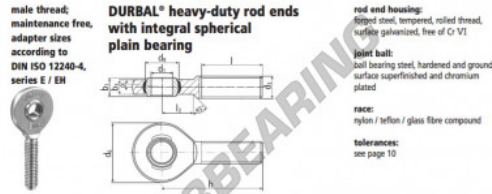

SA Rod end EM60SO-21-501-DURBAL - EM60SO-21-501-DURBAL

<https://www.123bearing.co.uk/bearing-housing/rod-end/sa/em60so-21-501-durbal>

EM60SO-21-501

order number		measurements [mm]						
type	right thread left thread	d ₁	d ₃	d ₆	b ₁	b ₃	h	
EM 60 SO -21	-501	60	M 52 x 3	135	80,0	44	36 210	
measurements [mm]		weight		basic load rating				
type	l	b ₃	α ₁ [°]	α ₂ [°]	C [N]	C ₀ [N]		
EM 60 SO	125	70	6,5	3,5	5,430	208000 532100		

PRODUCT FEATURES

Brand	DURBAL
N° Ean13	3663952509075
Inside diameter	60 mm
Outside diameter	135 mm
Thickness	44 mm
Type	SA
Weight	5430 g
Thread	Right-hand thread
Lubrication	without
Packaging	1

contact@123bearing.co.uk