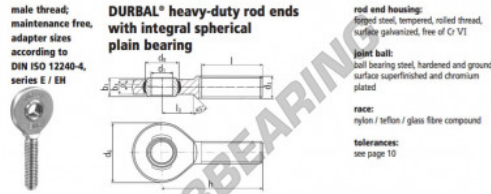

SA Rod end EM60SO-21-501-DURBAL - EM60SO-21-501-DURBAL

<https://www.123bearing.co.uk/bearing-housing/rod-end/sa/em60so-21-501-durbal>

EM60SO-21-501

order number		measurements [mm]					
type	right thread left thread	d ₁	d ₃	d ₅	b ₁	b ₃	h
EM 60 SO -21	-501	60	M 52 x 3	135	80,0	44	36 210
measurements [mm]		weight		basic load rating			
type	l	b ₃	α ₁ [°]	α ₂ [°]	C [N]	C ₀ [N]	
EM 60 SO	125	70	6,5	3,5	5,430	208000 532100	

PRODUCT FEATURES

Brand	DURBAL
N° Ean13	3663952509075
Inside diameter	60 mm
Outside diameter	135 mm
Thickness	44 mm
Type	SA
Weight	5430 g
Thread	Right-hand thread
Lubrication	without
Packaging	1

contact@123bearing.co.uk