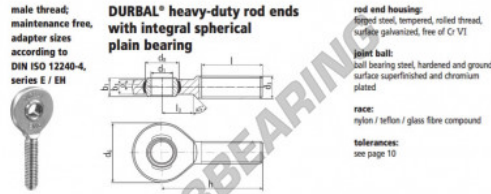

SA Rod end EM50SO-22-502-DURBAL - EM50SO-22-502-DURBAL

<https://www.123bearing.co.uk/bearing-housing/rod-end/sa/em50so-22-502-durbal>

EM50SO-22-502

order number		measurements [mm]					
type	right thread	d ₁	d ₃	d ₆	b ₁	b ₃	h
EM 50 SO -22	-502	50	M 45 x 3	112	66,0	35	28 185
measurements [mm]		weight		basic load rating			
type	l	b ₃	α ₁ [°]	α ₂ [°]	C [N]	C ₀ [N]	
EM 50 SO	110	60	6,5	3,0	3,225	132000 339200	

PRODUCT FEATURES

Brand	DURBAL
N° Ean13	3663952509020
Inside diameter	50 mm
Outside diameter	112 mm
Thickness	35 mm
Type	SA
Weight	3225 g
Thread	Left-hand thread
Lubrication	without
Packaging	1

contact@123bearing.co.uk