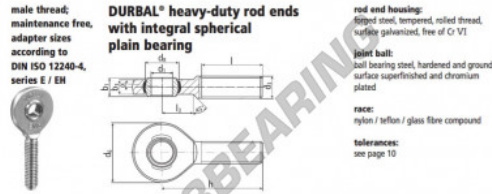

SA Rod end EM50-20-502-DURBAL - EM50-20-502-DURBAL

<https://www.123bearing.co.uk/bearing-housing/rod-end/sa/em50-20-502-durbal>

EM50-20-502

order number		measurements [mm]						
type	right thread	d ₁	d ₃	d ₅	b ₁	b ₃	h	
EM 50	-20	50	M 52 x 3	112	66,0	35	28 195	
measurements [mm]		weight		basic load rating				
type	l	b ₃	d ₁ ^h	d ₃ ^h	[kg]	dyn. C [N]	stat. C ₀ [N]	
EM 50	120	60	6,5	3,0	3,865	132000	339200	

PRODUCT FEATURES

Brand	DURBAL
N° Ean13	3663952509013
Inside diameter	50 mm
Outside diameter	112 mm
Thickness	35 mm
Type	SA
Weight	3865 g
Thread	Left-hand thread
Lubrication	without
Packaging	1

contact@123bearing.co.uk