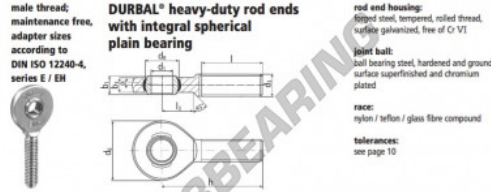

SA Rod end EM30-20-501-DURBAL - EM30-20-501-DURBAL

<https://www.123bearing.co.uk/bearing-housing/rod-end/sa/em30-20-501-durbal>

EM30-20-501

order number		measurements [mm]							
type	right thread left thread	d ₁	d ₂	d ₃	d ₄	b ₁	b ₂	b ₃	h
EM 30	-20 -501	30	M 30 x 2	70	40,7	22	18	110	
measurements [mm]		weight			basic load rating		stat.		
type	l	b ₃	d ₁ ^{h7}	d ₂ ^{h7}	[kg]	C	C ₀	C ₁₀	[N]
EM 30	66	35	6,0	3,0	0,785	54000			141800

PRODUCT FEATURES

Brand	DURBAL
N° Ean13	3663952508887
Inside diameter	30 mm
Inside diameter	1.181" inch
Outside diameter	70 mm
Outside diameter	2.756" inch
Thickness	22 mm
Thickness	0.866" inch
Type	SA
Weight	785 g
Thread	Right-hand thread
Lubrication	without
Packaging	1