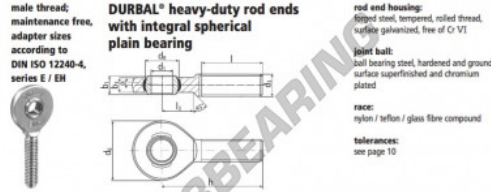

SA Rod end EM25-20-501-DURBAL - EM25-20-501-DURBAL

<https://www.123bearing.co.uk/bearing-housing/rod-end/sa/em25-20-501-durbal>

EM25-20-501

order number		measurements [mm]						
type	right thread left thread	d ₁	d ₃	d ₅	b ₁	b ₃	h	
EM 25	-20 -501	25	M 24 x 2	62	35,5	20	16 94	
measurements [mm]		weight		basic load rating				
type	l	b ₃	d ₁ ^h [mm]	d ₃ ^h [mm]	[kg]	dyn. C [N]	stat. C ₀ [N]	
EM 25	57	32	7,5	3,5	0,508	42400	119100	

PRODUCT FEATURES

Brand	DURBAL
N° Ean13	3663952508870
Inside diameter	25 mm
Outside diameter	62 mm
Thickness	20 mm
Type	SA
Weight	508 g
Thread	Right-hand thread
Lubrication	without
Packaging	1

contact@123bearing.co.uk