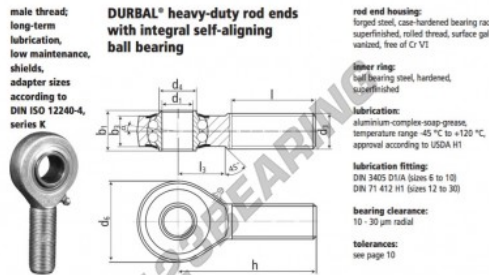

SA Rod end BRM16-00-501-DURBAL - BRM16-00-501-DURBAL

<https://www.123bearing.co.uk/bearing-housing/rod-end/sa/brm16-00-501-durbal>

BRM16-00-501

order number		measurements [mm]								
Type	right hand thread	M 16	d ₁	d ₂	d ₄	d ₅	l ₁	l ₂	l ₃	h
BRM 16	-00	-501	16	M 16	19,0	42	21	15,0	66	
measurements [mm]		weight	calculation factors		rotational speed limit	basic load rating				
Type	l	l ₃	α [°]	weight [kg]	Y	v ₀	C	d _{ym} [N]	stat. C ₀ [N]	
BRM 16	40	22	8,0	0,190	2,24	2,35	975	6250	2350	

PRODUCT FEATURES

Brand	DURBAL
N° Ean13	3663952507033
Inside diameter	16 mm
Outside diameter	42 mm
Thickness	21 mm
Type	SA
Weight	190 g
Thread	Right-hand thread
Lubrication	with
Packaging	-
Standard	No standard