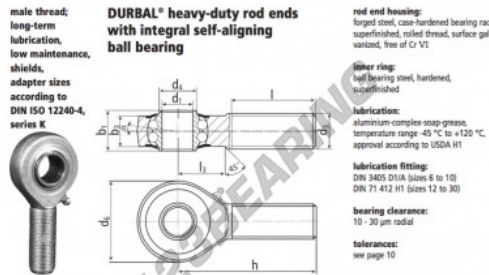

## SA Rod end BRM06-00-501-DURBAL - BRM06-00-501-DURBAL

<https://www.123bearing.co.uk/bearing-housing/rod-end/sa/brm06-00-501-durbal>

### BRM06-00-501

order number		measurements [mm]							
Type	right hand thread	d <sub>1</sub>	d <sub>2</sub>	d <sub>4</sub>	d <sub>5</sub>	b <sub>1</sub>	b <sub>2</sub>	h	
BRM 06	-00 -501	6	M 6	9,0	20	9	6,75	36	
measurements [mm]		weight	calculation factors	rotational speed limit	basic load rating				
Type	l	l <sub>3</sub>	α [°]	Y	v <sub>0</sub>	C	d <sub>yn.</sub> [N]	stat. C <sub>0</sub> [N]	
BRM 06	22	12	8,0	0,019	2,09	2,19	1350	2750	650

## PRODUCT FEATURES

Brand	DURBAL
N° Ean13	3663952506920
Inside diameter	6 mm
Outside diameter	20 mm
Thickness	9 mm
Type	SA
Weight	19 g
Thread	Right-hand thread
Lubrication	with
Packaging	1

[contact@123bearing.co.uk](mailto:contact@123bearing.co.uk)