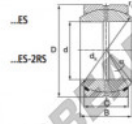

GEEW Rod end GEZ114-ES-DURBAL - DGEZ114-ES-DURBAL

<https://www.123bearing.co.uk/bearing-housing/rod-end/geew/dgez114-es-durbal>

GEZ114-ES

Sliding combination: steel / steel

Lubrication: lubrication required

order number	d	measurement [mm]		
type		B	C	D
GEZ 114 ES	114,300	100,013	85,725	177,800

type	inches	measurement [mm]				load rating	weight
		r15 min	r25 min	d1	is IT7		
GEZ ES / GEZ 114 ES-2RS	4 1/2"	1,0	1,0	120,0	6	3400	9,800

PRODUCT FEATURES

Brand	DURBAL
N° Ean13	3663952505565
Inside diameter	114.3 mm
Outside diameter	177.8 mm
Thickness	85.725 mm
Type	GEEW
Weight	9800 g
Lubrication	with
Packaging	1

contact@123bearing.co.uk

02038 087 274

CRT4 de Lesquin 60 Rue Du Haut De Sainghin 59273 Fretin FRANCE