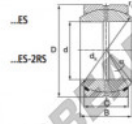

GEEW Rod end GEZ95-ES-DURBAL - DGEZ95-ES-DURBAL

<https://www.123bearing.co.uk/bearing-housing/rod-end/geew/dgez95-es-durbal>

GEZ95-ES

Sliding combination: steel / steel

Lubrication: lubrication required

order number	d	measurement [mm]	C	D
GEZ 95 ES	95,250	83,337	71,425	149,225

type	inches	measurement [mm]			is	load rating	weight
		r15 min	r25 min	d1			
GEZ ES / GEZ 95 ES-2RS	3 3/4"	1,0	1,0	100,0	6	2360	5,800

PRODUCT FEATURES

Brand	DURBAL
N° Ean13	3663952505480
Inside diameter	95.25 mm
Outside diameter	149.225 mm
Thickness	71.425 mm
Type	GEEW
Weight	5800 g
Lubrication	with
Packaging	1

contact@123bearing.co.uk

02038 087 274

CRT4 de Lesquin 60 Rue Du Haut De Sainghin 59273 Fretin FRANCE