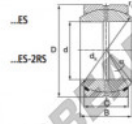

GEEW Rod end GEZ69-ES-DURBAL - GEZ69-ES-DURBAL

<https://www.123bearing.co.uk/bearing-housing/rod-end/geew/gez69-es-durbal>

GEZ69-ES

Sliding combination: steel / steel

Lubrication: lubrication required

order number	d	measurement [mm]	C	D
GEZ 69 ES	69,850	61,112	52,375	111,125

type	inches	measurement [mm]			is	load rating	weight
		r15 min	r25 min	d1			
GEZ ES / GEZ 69 ES-2RS	2 3/4"	1,0	1,0	100,0	6	1250	2,420

PRODUCT FEATURES

Brand	DURBAL
N° Ean13	3663952505329
Inside diameter	69.85 mm
Outside diameter	111.125 mm
Thickness	52.375 mm
Type	GEEW
Weight	2420 g
Lubrication	with
Packaging	1

contact@123bearing.co.uk

02038 087 274

CRT4 de Lesquin 60 Rue Du Haut De Sainghin 59273 Fretin FRANCE