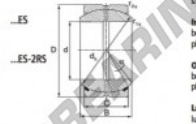

GEEW Rod end

GEZ44-ES-2RS-DURBAL - GEZ44-ES-2RS-DURBAL

<https://www.123bearing.co.uk/bearing-housing/rod-end/geew/gez44-es-2rs-durbal>

GEZ44-ES-2RS

Sliding combination:

steel / steel

Lubrication: lubrication required

order number type	d	B	C	D
GEZ 44 ES-2RS	44,450	38,887	33,325	71,438

type	inches	measurement [mm]				load rating C₀ [kN]	weight [kg]
		r15 min	r25 min	d₁	is T1		
GEZ ES / GEZ 44 ES-2RS	1 3/4"	0,6	1,0	63,9	6	510	0,641

PRODUCT FEATURES

Brand	DURBAL
N° Ean13	3663952505183
Inside diameter	44.45 mm
Outside diameter	71.438 mm
Thickness	33.325 mm
Type	GEEW
Weight	641 g
Lubrication	with
Packaging	1

contact@123bearing.co.uk

02038 087 274

CRT4 de Lesquin 60 Rue Du Haut De Sainghin 59273 Fretin FRANCE