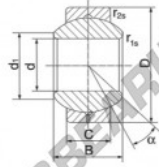

GEEW Rod end GEBJ30-S-DURBAL - DGEBJ30-S-DURBAL

<https://www.123bearing.co.uk/bearing-housing/rod-end/geew/dgebj30-s-durbal>

GEBJ30-S

Sliding combination: steel / steel

Lubrication: lubrication required

order number	type	measurement [mm]			d₁ min
		B	C		
GEBJ 30 S		30	37	25,00	34,8

type	measurement [mm]		D	α [°]	load rating C₀ [kN]	weight [kg]
	r₁₀ min	r₂₀ min				
GEBJ 30 S	0,6	0,6	55	15	178,0	0,560

PRODUCT FEATURES

Brand	DURBAL
N° Ean13	3663952504124
Inside diameter	30 mm
Outside diameter	55 mm
Thickness	25 mm
Type	GEEW
Weight	560 g
Lubrication	with
Packaging	1

contact@123bearing.co.uk

02038 087 274

CRT4 de Lesquin 60 Rue Du Haut De Sainghin 59273 Fretin FRANCE