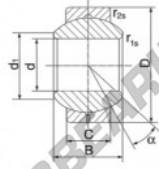

GEEW Rod end GEBJ30-S-DURBAL - GEBJ30-S-DURBAL

<https://www.123bearing.co.uk/bearing-housing/rod-end/geew/gebj30-s-durbal>

GEBJ30-S

Sliding combination: steel / steel

Lubrication: lubrication required

order number	type	measurement [mm]			d₁ min
		B	C		
GEBJ 30 S		30	37	25,00	34,8

type	measurement [mm]		D	α [°]	load rating C₀ [kN]	weight [kg]
	r_{1s} min	r_{1a} min				
GEBJ 30 S	0,6	0,6	55	15	178,0	0,560

PRODUCT FEATURES

Brand	DURBAL
N° Ean13	3663952504124
Inside diameter	30 mm
Outside diameter	55 mm
Thickness	25 mm
Type	GEEW
Weight	560 g
Lubrication	with
Packaging	1

contact@123bearing.co.uk

02038 087 274

CRT4 de Lesquin 60 Rue Du Haut De Sainghin 59273 Fretin FRANCE