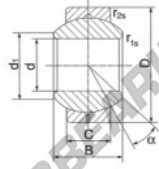

GEEW Rod end GEBJ18-S-DURBAL - GEBJ18-S-DURBAL

<https://www.123bearing.co.uk/bearing-housing/rod-end/geew/gebj18-s-durbal>

GEBJ18-S

Sliding combination: steel / steel

Lubrication: lubrication required

order number	type	measurement [mm]			d₁ min
		B	C	D	
GEBJ 18 S	18	23	16,50	21,9	

type	measurement [mm]		D	d₁ [mm]	load rating C₀ [kN]	weight [kg]
	r_{1a} min	r_{2a} min				
GEBJ 18 S	0,3	0,6	35	15	74,0	0,140

PRODUCT FEATURES

Brand	DURBAL
N° Ean13	3663952504049
Inside diameter	18 mm
Outside diameter	35 mm
Thickness	16.5 mm
Type	GEEW
Weight	140 g
Lubrication	with
Packaging	1

contact@123bearing.co.uk

02038 087 274

CRT4 de Lesquin 60 Rue Du Haut De Sainghin 59273 Fretin FRANCE