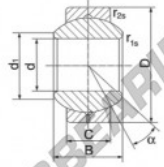

GEEW Rod end GEBJ8-S-DURBAL - GEBJ8-S-DURBAL

<https://www.123bearing.co.uk/bearing-housing/rod-end/geew/gebj8-s-durbal>

GEBJ8-S

Sliding combination: steel / steel

Lubrication: lubrication required

order number	type	measurement (mm)		
GEBJ 8 S	8	12	9,00	10,4

type	measurement (mm)		D	α [°]	load rating C₀ [kN]	weight [g]
	r15 min	r20 min				
GEBJ 8 S	0,3	0,3	19	13	20,0	0,016

PRODUCT FEATURES

Brand	DURBAL
N° Ean13	3663952503950
Inside diameter	8 mm
Outside diameter	19 mm
Thickness	9 mm
Type	GEEW
Weight	16 g
Lubrication	with
Packaging	1

contact@123bearing.co.uk

02038 087 274

CRT4 de Lesquin 60 Rue Du Haut De Sainghin 59273 Fretin FRANCE