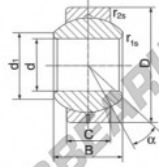

GEEW Rod end GEBJ8-S-DURBAL - GEBJ8-S-DURBAL

<https://www.123bearing.co.uk/bearing-housing/rod-end/geew/gebj8-s-durbal>

GEBJ8-S

Sliding combination: steel / steel

Lubrication: lubrication required

order number	type	measurement [mm]			d₁ min
		B	C		
GEBJ 8 S	8	12	9,00		10,4

type	measurement [mm]		D	α [°]	load rating C₀ [kN]	weight [g]
	r_{1s} min	r_{1a} min				
GEBJ 8 S	0,3	0,3	19	13	20,0	0,016

PRODUCT FEATURES

Brand	DURBAL
N° Ean13	3663952503950
Inside diameter	8 mm
Outside diameter	19 mm
Thickness	9 mm
Type	GEEW
Weight	16 g
Lubrication	with
Packaging	1

contact@123bearing.co.uk

02038 087 274

CRT4 de Lesquin 60 Rue Du Haut De Sainghin 59273 Fretin FRANCE