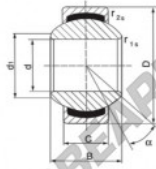

GEEW Rod end GE30-FW-DURBAL - GE30-FW-DURBAL

<https://www.123bearing.co.uk/bearing-housing/rod-end/geew/ge30-fw-durbal>

GE30-FW

order number	d	B	C	d₁ min
GE 30 FW	30	32	20	34

type	measurement [mm]		D	α [°]	load rating C₀ [kN]	weight [kg]
	r₁ min	r₂ min				
GE 30 FW	0,6	0,6	55	17	212,0	0,304

PRODUCT FEATURES

Brand	DURBAL
N° Ean13	3663952502397
Inside diameter	30 mm
Outside diameter	55 mm
Thickness	20 mm
Type	GEEW
Weight	304 g
Lubrication	without
Packaging	1

contact@123bearing.co.uk

02038 087 274

CRT4 de Lesquin 60 Rue Du Haut De Sainghin 59273 Fretin FRANCE