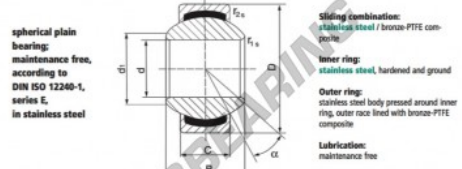

GEEW Rod end SGE25-UK-DURBAL - SGE25-UK-DURBAL

<https://www.123bearing.co.uk/bearing-housing/rod-end/geew/sge25-uk-durbal>

SGE25-UK

order number	measurement [mm]			
type	d	B	C	d₁ min
SGE 25 UK	25	20	16	29

type	r_{1s} min	measurement [mm]	D	α [°]	load rating C₀ [kN]	weight [g]
SGE 25 UK	0,6	0,6	42	7	127,0	0,119

PRODUCT FEATURES

Brand	DURBAL
N° Ean13	3663952502205
Inside diameter	25 mm
Inside diameter	0.984" inch
Outside diameter	42 mm
Outside diameter	1.654" inch
Thickness	16 mm
Thickness	0.63" inch
Type	GEEW
Weight	119 g
Lubrication	without
Packaging	1

contact@123bearing.co.uk

02038 087 274

CRT4 de Lesquin 60 Rue Du Haut De Sainghin 59273 Fretin FRANCE