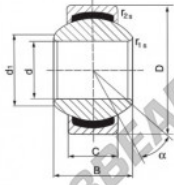

GEEW Rod end GE30-UK-DURBAL - GE30-UK-DURBAL

<https://www.123bearing.co.uk/bearing-housing/rod-end/geew/ge30-uk-durbal>

GE30-UK

order number type	measurement [mm]			d1 min		
GE 30 UK	30	22	18	34		
type	measurement [mm]		D	alpha [°]	load rating C0 [kN]	weight [kg]
GE 30 UK	r15 min	r25 min	47	6	166,0	0,163

PRODUCT FEATURES

Brand	DURBAL
N° Ean13	3663952502021
Inside diameter	30 mm
Outside diameter	47 mm
Thickness	18 mm
Type	GEEW
Weight	163 g
Lubrication	without
Packaging	1

contact@123bearing.co.uk

02038 087 274

CRT4 de Lesquin 60 Rue Du Haut De Sainghin 59273 Fretin FRANCE