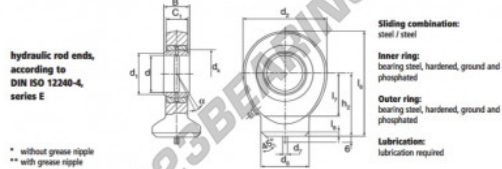

TPN Rod end GK50-DO-DURBAL - GK50-DO-DURBAL

<https://www.123bearing.co.uk/bearing-housing/rod-end/tpn/gk50-do-durbal>

GK50-DO

* without grease nipple
** with grease nipple

order number	d	d₁	d₂	d₃	d₄	d₅	α	B	C₁
GK 50 DO	50	55,9	112	6	62,0	35	30		

type	h₁	l₁	l₂	l₃	l₄	l₅	l₆	l₇	l₈	l₉	l₁₀	l₁₁	l₁₂	l₁₃	l₁₄	l₁₅	l₁₆	l₁₇	l₁₈	l₁₉	l₂₀	l₂₁	l₂₂	l₂₃	l₂₄	l₂₅	l₂₆	l₂₇	l₂₈	l₂₉	l₃₀	l₃₁	l₃₂	l₃₃	l₃₄	l₃₅	l₃₆	l₃₇	l₃₈	l₃₉	l₄₀	l₄₁	l₄₂	l₄₃	l₄₄	l₄₅	l₄₆	l₄₇	l₄₈	l₄₉	l₅₀	l₅₁	l₅₂	l₅₃	l₅₄	l₅₅	l₅₆	l₅₇	l₅₈	l₅₉	l₆₀	l₆₁	l₆₂	l₆₃	l₆₄	l₆₅	l₆₆	l₆₇	l₆₈	l₆₉	l₇₀	l₇₁	l₇₂	l₇₃	l₇₄	l₇₅	l₇₆	l₇₇	l₇₈	l₇₉	l₈₀	l₈₁	l₈₂	l₈₃	l₈₄	l₈₅	l₈₆	l₈₇	l₈₈	l₈₉	l₉₀	l₉₁	l₉₂	l₉₃	l₉₄	l₉₅	l₉₆	l₉₇	l₉₈	l₉₉	l₁₀₀
GK 50 DO	88	144,0	59,0	4,0	75	66,0	6	250,0	2,500																																																																																												

PRODUCT FEATURES

Brand	DURBAL
N° Ean13	3663952501482
Inside diameter	50 mm
Outside diameter	112 mm
Thickness	35 mm
Type	TPN
Weight	2500 g
Lubrication	with
Packaging	1

contact@123bearing.co.uk
02038 087 274
CRT4 de Lesquin 60 Rue Du Haut De Sainghin 59273 Fretin FRANCE