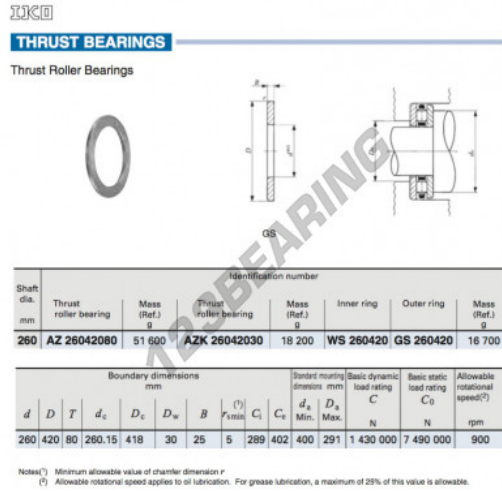

## Thrust washer GS260420-IKO - GS260420-IKO

<https://www.123bearing.co.uk/accessories/washer/thrust-washer/gs260420-iko>

### PRODUCT FEATURES

Brand	IKO
N° Ean13	3616060467522
Inside diameter	260 mm
Outside diameter	420 mm
Thickness	25 mm
Material	STEEL
Weight	16700 g
Packaging	1

[contact@123bearing.co.uk](mailto:contact@123bearing.co.uk)