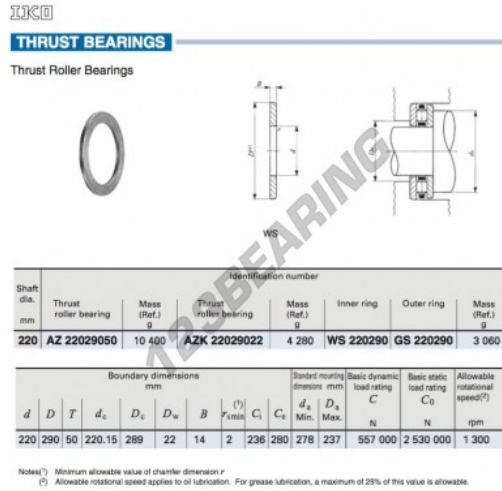

## Thrust washer WS220290-IKO - WS220290-IKO

<https://www.123bearing.co.uk/accessories/washer/thrust-washer/ws220290-iko>

### PRODUCT FEATURES

Brand	IKO
N° Ean13	3616060467416
Inside diameter	220 mm
Outside diameter	290 mm
Thickness	14 mm
Material	STEEL
Weight	3060 g
Packaging	1

[contact@123bearing.co.uk](mailto:contact@123bearing.co.uk)