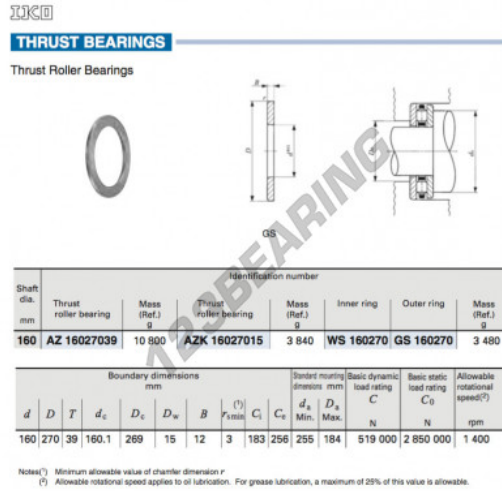

## Thrust washer GS160270-IKO - GS160270-IKO

<https://www.123bearing.co.uk/accessories/washer/thrust-washer/g160270-iko>

## PRODUCT FEATURES

Brand	IKO
N° Ean13	3616060467249
Inside diameter	160 mm
Outside diameter	270 mm
Thickness	12 mm
Material	STEEL
Weight	3480 g
Packaging	1

[contact@123bearing.co.uk](mailto:contact@123bearing.co.uk)