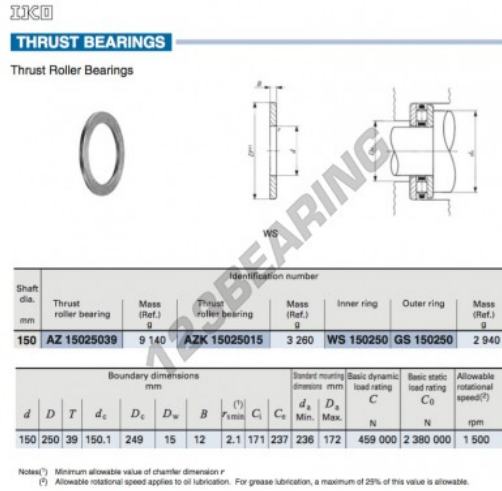

Thrust washer WS150250-IKO - WS150250-IKO

<https://www.123bearing.co.uk/accessories/washer/thrust-washer/ws150250-iko>

PRODUCT FEATURES

Brand	IKO
N° Ean13	3616060467195
Inside diameter	150 mm
Outside diameter	250 mm
Thickness	12 mm
Material	STEEL
Weight	2940 g
Packaging	1