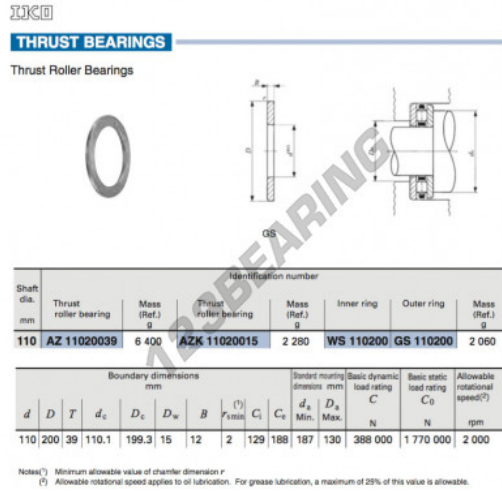

## Thrust washer GS110200-IKO - GS110200-IKO

<https://www.123bearing.co.uk/accessories/washer/thrust-washer/gs110200-iko>

## PRODUCT FEATURES

Brand	IKO
N° Ean13	3616060467010
Inside diameter	110 mm
Outside diameter	200 mm
Thickness	12 mm
Material	STEEL
Weight	2060 g
Packaging	1

[contact@123bearing.co.uk](mailto:contact@123bearing.co.uk)