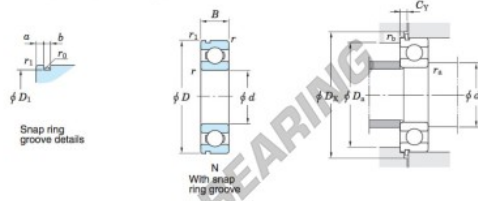

Deep groove ball bearing single row 6217-N-JTEKT - 6217-N-KOYO

<https://www.123bearing.co.uk/bearing-housing/deep-groove-bearing/single-row/6217-n-koyo>

Single-row deep groove ball bearings ————— **Koyo** snap ring groove type locating snap ring type

Boundary dimensions (mm)					Basic load ratings (kN)			Factor		Limiting speeds (min ⁻¹)		Bearing No.		
d	D	B	r	r1	C	C _{10r}	f _s	Grease lub.	Oil lub.	With snap ring groove	With locating snap ring	D ₁ max.		
85	150	28	2	0.5	84.0	61.9	14.5	4 200	5 000	6217N		145.24		

Dimensions of snap ring groove (mm)			Dimensions of locating snap ring (mm)		Mounting dimensions (mm)							(Refer.)	(Refer.)	
a	b	r ₀	D ₂	f	d ₄	D ₄	D ₂	C _γ	r ₄	r ₅	Mass	Bearing No.		
max.	±0.15	max.	max.	±0.05	max.	max.	min.	max.	max.	max.	(kg)	6217N		
4.9	3.25	0.6	159.7	2.77	94	141	162	7.37	2	0.5	1.79	6217N		

PRODUCT FEATURES

Brand	JTEKT
N° Ean13	4549250162473
Inside diameter	85 mm
Outside diameter	150 mm
Thickness	28 mm
Weight	1790 g
Packaging	1

contact@123bearing.co.uk

02038 087 274

CRT4 de Lesquin 60 Rue Du Haut De Sainghin 59273 Fretin FRANCE