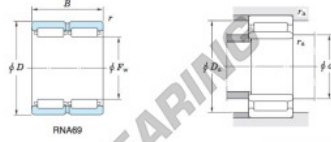

Roller bearing RNA6916-JTEKT - RNA6916-KOYO

<https://www.123bearing.co.uk/bearing-housing/roller-bearing/roller/rna6916-koyo>

Machined ring needle roller bearings ————— **Koyo**
F_W 29 ~ 37 mm

Without inner ring

Boundary dimensions (mm)				Basic load ratings (kN)			Limiting speeds¹⁾ (min⁻¹)		Bearing No.
F_w	d	D	B	C_r	C₁₀	Oil lub.		Without inner ring	
90	80	110	54	140.0	304.0	5 100		RNA6916	
Mounting dimensions (mm)				Inner ring Mass (kg)		Outer ring Mass (kg)		Applicable inner ring No.	
With inner ring				Without inner ring	With inner ring				
	d₂ min.	D₂ max.	r₂ max.	0.916	1.46			IRM809054	

PRODUCT FEATURES

Brand	JTEKT
N° Ean13	3663952484006
Inside diameter	90 mm
Outside diameter	110 mm
Thickness	54 mm
Weight	916 g
Packaging	1

contact@123bearing.co.uk

02038 087 274

CRT4 de Lesquin 60 Rue Du Haut De Sainghin 59273 Fretin FRANCE