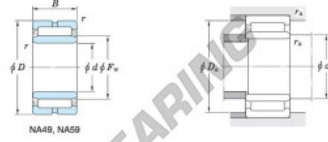

Roller bearing NA4911-JTEKT - NA4911-KOYO

<https://www.123bearing.co.uk/bearing-housing/roller-bearing/roller/na4911-koyo>

Machined ring needle roller bearings ————— **Koyo**
F_w 29 – 37 mm

With inner ring

Boundary dimensions (mm)				Basic load ratings (kN)			Limiting speed¹⁾ (min⁻¹)	Bearing No.
F_w	d	D	B	C_r	C₁₀	Oil lub.	Without inner ring	
63	55	80	25	44.4	87.2	7 500	—	
		Mounting dimensions (mm)			Weight (kg)		Applicable inner ring No.	
With inner ring		d_a max.	D_a max.	r_a max.	Without inner ring	With inner ring		
NA4911		60	75	1	0.287	0.428	IRM55G325	

PRODUCT FEATURES

Brand	JTEKT
N° Ean13	3663952483634
Inside diameter	55 mm
Outside diameter	80 mm
Thickness	25 mm
Weight	428 g
Packaging	1

contact@123bearing.co.uk

02038 087 274

CRT4 de Lesquin 60 Rue Du Haut De Sainghin 59273 Fretin FRANCE