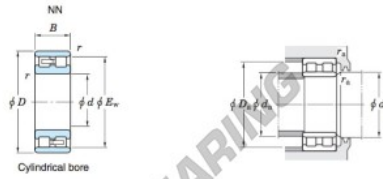

Roller bearing NN3068-JTEKT - NN3068-KOYO

<https://www.123bearing.co.uk/bearing-housing/roller-bearing/roller/nn3068-koyo>

Double-row cylindrical roller bearings Koyo

Boundary dimensions (mm)				Basic load ratings (kN)			Limiting speeds (min ⁻¹)		Bearing No.	
d	D	B	r	F _w	C	C ₁₀₇	Grease lub.	Oil lub.	Cylindrical bore	Tapered bore
340	520	133	5	—	473	1 590	3 090	880	1 100	NN3068

		Mounting dimensions (mm)						(Refer.) Mass (kg)	
Cylindrical bore	Tapered bore	d _a		D _s		r _s		Cylindrical bore	Tapered bore
		min.	max.	min.	max.	min.	max.		
		360	—	—	500	477	4	101	97.8

PRODUCT FEATURES

Brand	JTEKT
N° Ean13	3663952474083
Inside diameter	340 mm
Outside diameter	520 mm
Thickness	133 mm
Weight	101000 g
Packaging	1

contact@123bearing.co.uk

02038 087 274

CRT4 de Lesquin 60 Rue Du Haut De Sainghin 59273 Fretin FRANCE