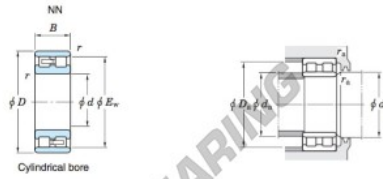

Roller bearing NN3021-JTEKT - NN3021-KOYO

<https://www.123bearing.co.uk/bearing-housing/roller-bearing/roller/nn3021-koyo>

Double-row cylindrical roller bearings Koyo

| Boundary dimensions (mm) | | | | Basic load ratings (kN) | | | Limiting speeds (min ⁻¹) | | Bearing No. | |
|--------------------------|----------|----------|------------------|-------------------------|----------|------------------------|--------------------------------------|-------------|---------------------|-----------------|
| <i>d</i> | <i>D</i> | <i>B</i> | <i>r</i> min. | <i>F_w</i> | <i>C</i> | <i>C₁₀₇</i> | Grease lub. | Oil lub. | Cylindrical bore | Tapered bore |
| 105 | 160 | 41 | 2 | — | 148 | 197 | 3 700 | 4 400 | NN3021 | |

| | | Mounting dimensions (mm) | | | | | | (Refer.) Mass (kg) | | |
|---------------------|-----------------|--------------------------|------|----------------------|------|----------------------|----------------------|--------------------|---------------------|-----------------|
| Cylindrical bore | Tapered bore | <i>d_a</i> | | <i>d_b</i> | | <i>D_s</i> | <i>r_s</i> | | Cylindrical bore | Tapered bore |
| | | min. | max. | min. | max. | min. | max. | | | |
| | | 114 | — | — | 151 | 148 | 2 | | 2.88 | 2.81 |

PRODUCT FEATURES

| | |
|------------------|---------------|
| Brand | JTEKT |
| N° Ean13 | 3663952473888 |
| Inside diameter | 105 mm |
| Outside diameter | 160 mm |
| Thickness | 41 mm |
| Weight | 2880 g |
| Packaging | 1 |