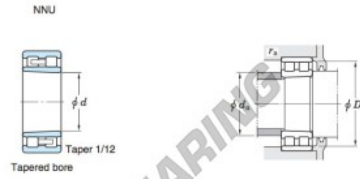

Roller bearing NNU4944K-JTEKT - NNU4944K-KOYO

<https://www.123bearing.co.uk/bearing-housing/roller-bearing/roller/nnu4944k-koyo>

Double-row cylindrical roller bearings Koyo

Boundary dimensions (mm)				Basic load ratings (kN)			Limiting speeds (min ⁻¹)		Bearing No.	
d	D	B	r _{min}	F _w	E _a	C ₁₀	C ₉₀	Grease lub.	Oil lub.	NN Cylindrical bore Tapered bore
220	300	80	2.1	244	—	501	1 220	1 700	2 000	

Mounting dimensions (mm)		Cylindrical bore		Tapered bore		Refer. Mass (kg)		
d _a	D _a	r _s	min.	max.	min.	max.	Cylindrical bore	Tapered bore
231	241	248	289	—	2	16.7	16.0	

PRODUCT FEATURES

Brand	JTEKT
N° Ean13	3663952473444
Inside diameter	220 mm
Outside diameter	300 mm
Thickness	80 mm
Weight	16000 g
Packaging	1