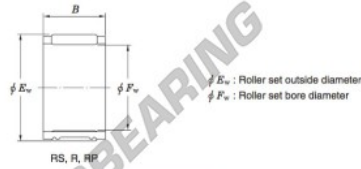

Needle roller bearing R45-26-JTEKT - R45-26-KOYO

<https://www.123bearing.co.uk/bearing-housing/needle-roller-bearing/needle/r45-26-koyo>

Needle roller and cage assemblies Koyo

Boundary dimensions (mm)			Basic load ratings (kN)			Limiting speeds (min ⁻¹)	Bearing No.	Special series (Cage)	[Outer] Mass (g)
F_w	E_w	B	C_r	C_0	Oil lub.				
45	50	26	31.8	70.9	11 000	R45/26	—	54	

PRODUCT FEATURES

Brand	JTEKT
N° Ean13	3663952468495
Inside diameter	45 mm
Outside diameter	50 mm
Thickness	26 mm
Weight	54 g
Packaging	1

contact@123bearing.co.uk

02038 087 274

CRT4 de Lesquin 60 Rue Du Haut De Sainghin 59273 Fretin FRANCE