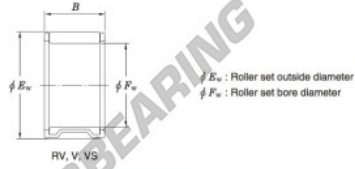

Needle roller bearing RV203015-JTEKT - RV203015-KOYO

<https://www.123bearing.co.uk/bearing-housing/needle-roller-bearing/needle/rv203015-koyo>

Needle roller and cage assemblies Koyo

| Boundary dimensions (mm) | | | Basic load ratings (kN) | | Limiting speeds (min ⁻¹) | Bearing No. | Special series (Cage) | [Outer] Mass (g) |
|--------------------------|-------|-----|-------------------------|----------|--------------------------------------|-------------|-----------------------|------------------|
| F_w | E_w | B | C_r | C_{10} | Oil lub. | | | |
| 20 | 30 | 15 | 18.2 | 17.1 | 20 000 | RV203015 | — | 30 |

PRODUCT FEATURES

| | |
|------------------|---------------|
| Brand | JTEKT |
| N° Ean13 | 3663952466477 |
| Inside diameter | 20 mm |
| Outside diameter | 30 mm |
| Thickness | 15 mm |
| Weight | 30 g |
| Packaging | 1 |