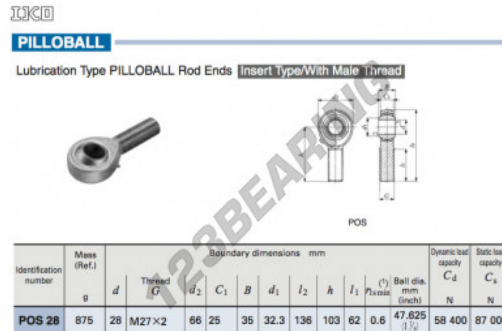

GE Rod end POS28-IKO - POS28-IKO

<https://www.123bearing.co.uk/bearing-housing/rod-end/ge/pos28-iko>

PRODUCT FEATURES

Brand	IKO
N° Ean13	3616060465054
Inside diameter	28 mm
Outside diameter	66 mm
Thickness	25 mm
Type	GE
Weight	875 g
Thread	Right-hand thread
Lubrication	with
Packaging	1