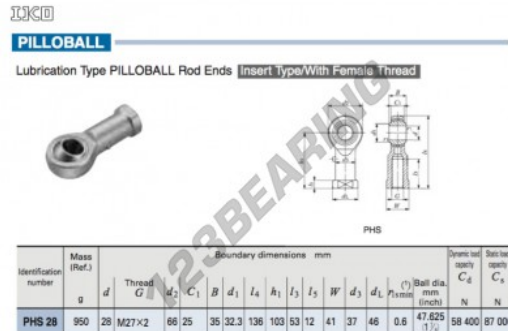

## GE Rod end PHS28-IKO - PHS28-IKO

<https://www.123bearing.co.uk/bearing-housing/rod-end/ge/phs28-iko>

### PRODUCT FEATURES

Brand	IKO
N° Ean13	3616060465023
Inside diameter	28 mm
Outside diameter	66 mm
Thickness	25 mm
Type	GE
Weight	950 g
Lubrication	with
Packaging	1

[contact@123bearing.co.uk](mailto:contact@123bearing.co.uk)