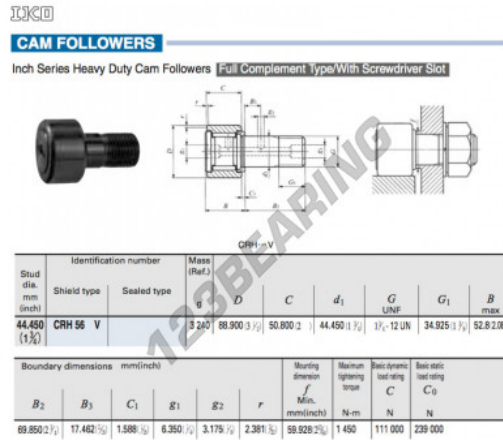

Cam follower CRH56-V-IKO - CRH56-V-IKO

<https://www.123bearing.co.uk/bearing-housing/deep-groove-bearing/cam-follower/crh56-v-iko>

PRODUCT FEATURES

Brand	IKO
N° Ean13	3616060464927
Inside diameter	44.45 mm
Outside diameter	88.9 mm
Thickness	50.8 mm
Weight	3240 g
Packaging	1