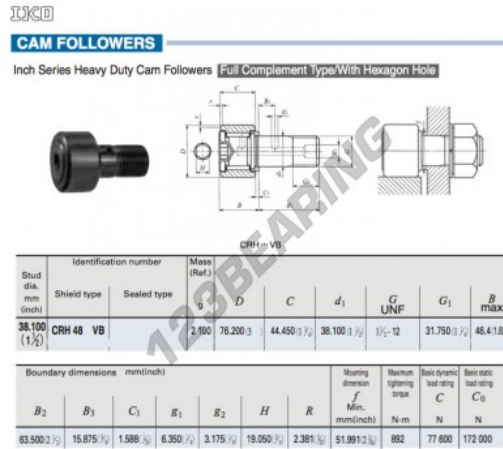

## Cam follower CRH48-VB-IKO - CRH48-VB-IKO

<https://www.123bearing.co.uk/bearing-housing/deep-groove-bearing/cam-follower/crh48-vb-iko>

### PRODUCT FEATURES

Brand	IKO
N° Ean13	3616060464828
Inside diameter	38.1 mm
Outside diameter	76.2 mm
Thickness	44.5 mm
Weight	2100 g
Packaging	1

[contact@123bearing.co.uk](mailto:contact@123bearing.co.uk)