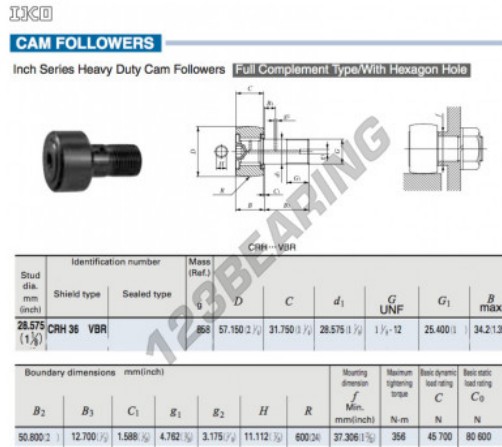

Cam follower CRH36-VBR-IKO - CRH36-VBR-IKO

<https://www.123bearing.co.uk/bearing-housing/deep-groove-bearing/cam-follower/crh36-vbr-iko>

PRODUCT FEATURES

Brand	IKO
N° Ean13	3663952463834
Inside diameter	28.575 mm
Outside diameter	57.15 mm
Thickness	31.75 mm
Weight	858 g
Packaging	1