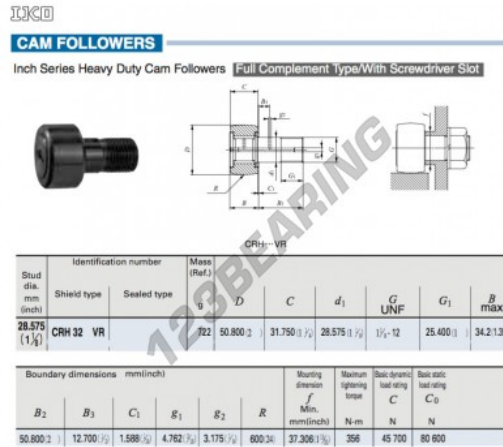

Cam follower CRH32-VR-IKO - CRH32-VR-IKO

<https://www.123bearing.co.uk/bearing-housing/deep-groove-bearing/cam-follower/crh32-vr-iko>

PRODUCT FEATURES

Brand	IKO
N° Ean13	3663952463797
Inside diameter	28.575 mm
Outside diameter	50.8 mm
Thickness	31.75 mm
Weight	722 g
Packaging	1