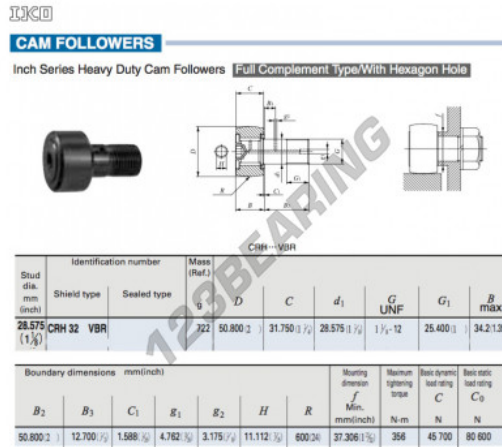

## Cam follower CRH32-VBR-IKO - CRH32-VBR-IKO

<https://www.123bearing.co.uk/bearing-housing/deep-groove-bearing/cam-follower/crh32-vbr-iko>

### PRODUCT FEATURES

Brand	IKO
N° Ean13	3663952463759
Inside diameter	28.575 mm
Inside diameter	1 1/8" inch
Outside diameter	50.8 mm
Outside diameter	2" inch
Thickness	31.75 mm
Thickness	1 1/4" inch
Weight	722 g
Packaging	1