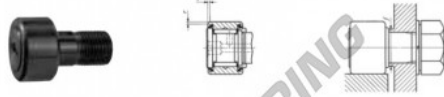

Cam follower CRH26-VUU-IKO - CRH26-VUU-IKO

<https://www.123bearing.co.uk/bearing-housing/deep-groove-bearing/cam-follower/crh26-vuu-iko>

IKO

CAM FOLLOWERS

Inch Series Heavy Duty Cam Followers Full Complement Type/With Screwdriver Slot

CRH-VUU

Stud dia. mm (inch)	Identification number		Mass (Ref.) g	D	C	d ₁	G LINE	G ₁	B max
	Shield type	Sealed type							
22.225 (7/8)	CRH 26	VUU	329	41.275 (1 5/8)	22.225 (7/8)	22.225 (7/8)	7-14	19.050 (3/4)	24.318 (15/16)
Boundary dimensions mm(inch)				Mounting dimension f mm(inch)	Maximum operating temp C	Basic dynamic load rating C ₁₀	Basic static load rating C ₀		
B ₂	B ₃	C ₁	S ₁					S ₂	r
38.100 (1 1/2)	8.525 (1/3)	1.588 (1/16)	4.762 (3/16)	2.381 (3/32)	1.588 (1/16)	26.988 (1 1/8)	182	28 200	40 100

PRODUCT FEATURES

Brand	IKO
N° Ean13	3616060464644
Inside diameter	22.225 mm
Inside diameter	7/8" inch
Outside diameter	41.275 mm
Outside diameter	1 5/8" inch
Thickness	22.225 mm
Thickness	7/8" inch
Weight	329 g
Packaging	1