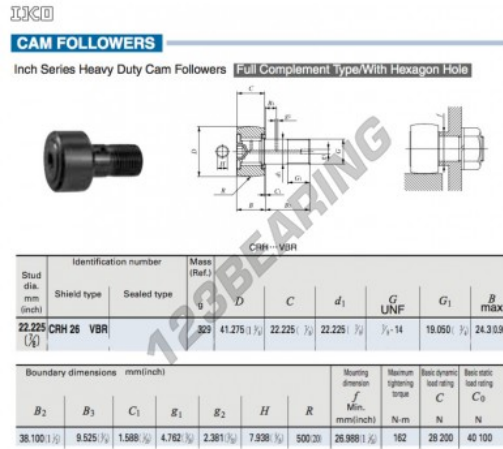

Cam follower CRH26-VBR-IKO - CRH26-VBR-IKO

<https://www.123bearing.co.uk/bearing-housing/deep-groove-bearing/cam-follower/crh26-vbr-iko>

PRODUCT FEATURES

Brand	IKO
N° Ean13	3663952463506
Inside diameter	22.225 mm
Outside diameter	41.275 mm
Thickness	22.225 mm
Weight	329 g
Packaging	1