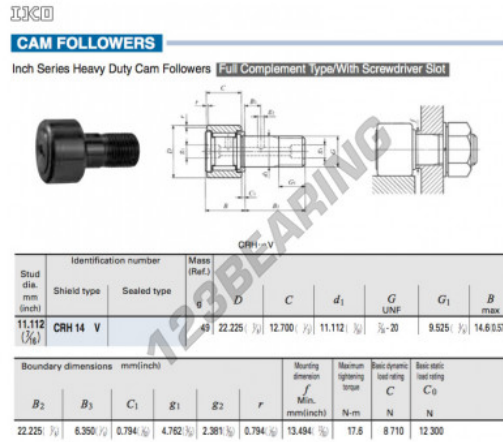

## Cam follower CRH14-V-IKO - CRH14-V-IKO

<https://www.123bearing.co.uk/bearing-housing/deep-groove-bearing/cam-follower/crh14-v-iko>

### PRODUCT FEATURES

Brand	IKO
N° Ean13	3616060464460
Inside diameter	11.112 mm
Outside diameter	22.225 mm
Thickness	12.7 mm
Weight	49 g
Packaging	1

[contact@123bearing.co.uk](mailto:contact@123bearing.co.uk)