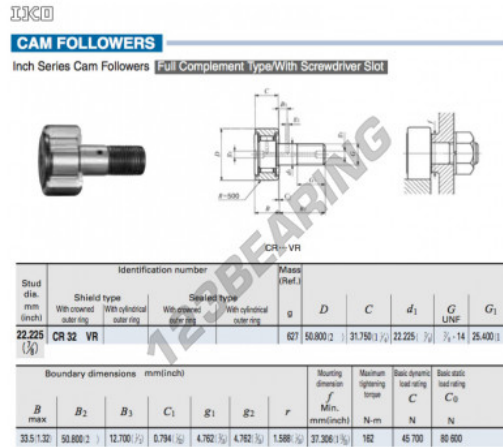

Cam follower CR32-VR-IKO - CR32-VR-IKO

<https://www.123bearing.co.uk/bearing-housing/deep-groove-bearing/cam-follower/cr32-vr-iko>

PRODUCT FEATURES

Brand	IKO
N° Ean13	3616060464170
Inside diameter	22.225 mm
Outside diameter	50.8 mm
Thickness	31.75 mm
Weight	627 g
Packaging	1