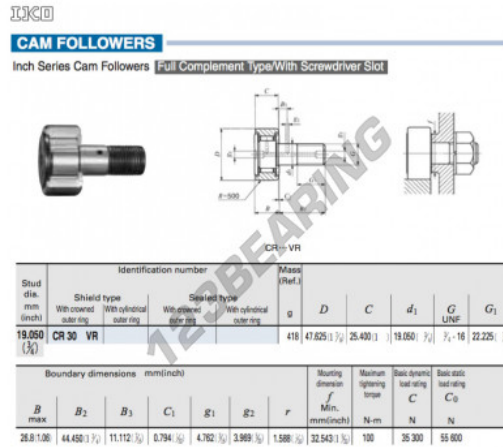

Cam follower CR30-VR-IKO - CR30-VR-IKO

<https://www.123bearing.co.uk/bearing-housing/deep-groove-bearing/cam-follower/cr30-vr-iko>

PRODUCT FEATURES

Brand	IKO
N° Ean13	3616060464095
Inside diameter	19.05 mm
Outside diameter	47.625 mm
Thickness	25.4 mm
Weight	418 g
Packaging	1