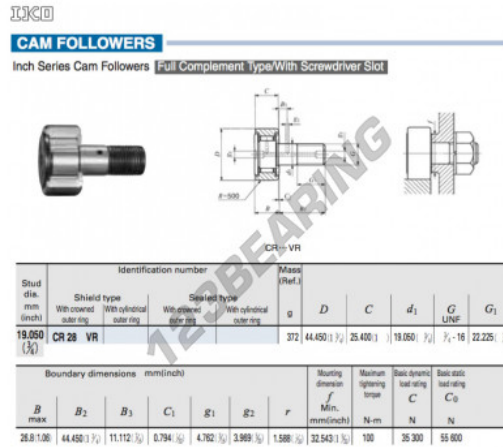

Cam follower CR28-VR-IKO - CR28-VR-IKO

<https://www.123bearing.co.uk/bearing-housing/deep-groove-bearing/cam-follower/cr28-vr-iko>

PRODUCT FEATURES

Brand	IKO
N° Ean13	3616060464026
Inside diameter	19.05 mm
Outside diameter	44.45 mm
Thickness	25.4 mm
Weight	372 g
Packaging	1