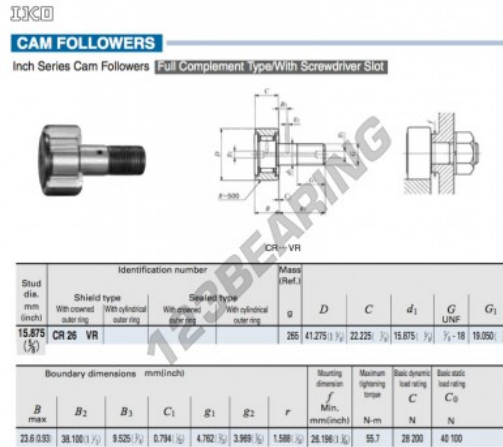

## Cam follower CR26-VR-IKO - CR26-VR-IKO

<https://www.123bearing.co.uk/bearing-housing/deep-groove-bearing/cam-follower/cr26-vr-iko>

### PRODUCT FEATURES

Brand	IKO
N° Ean13	3616060463944
Inside diameter	15.875 mm
Outside diameter	41.275 mm
Thickness	22.225 mm
Weight	265 g
Packaging	1

[contact@123bearing.co.uk](mailto:contact@123bearing.co.uk)